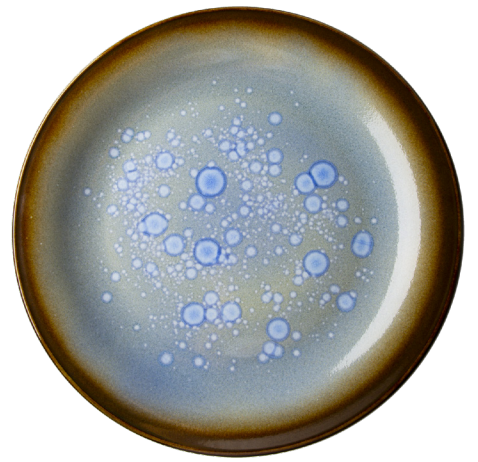

Coral

LILLEN
AUSTRIA

QCO2124.CORAL
plate 24 cm

QCO2128.CORAL
plate 28 cm

QCO2119.CORAL
plate 19 cm

QCO2130.CORAL
plate 31 cm

Coral

QCO1421.CORAL
bowl 21 cm

QCO1417.CORAL
bowl 17 cm

QCO1415.CORAL
bowl 15 cm

QCO2124.NEPTUN
plate 24 cm

QCO2119.NEPTUN
plate 19 cm

QCO2128.NEPTUN
plate 28 cm

QCO2130.NEPTUN
plate 31 cm

Neptun

QCO1417.NEPTUN
bowl 17 cm