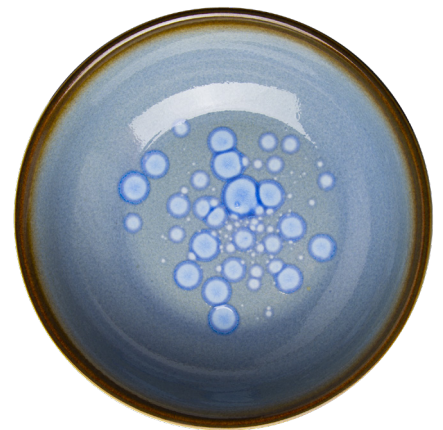

Coral

LILLEN
AUSTRIA

QCO2124.CORAL
plate 24 cm

QCO2128.CORAL
plate 28 cm

QCO2119.CORAL
plate 19 cm

QCO2130.CORAL
plate 31 cm

Coral

QCO1421.CORAL
bowl 21 cm

QCO1417.CORAL
bowl 17 cm

QCO1415.CORAL
bowl 15 cm

QCO2124.NEPTUN
plate 24 cm

QCO2119.NEPTUN
plate 19 cm

QCO2128.NEPTUN
plate 28 cm

QCO2130.NEPTUN
plate 31 cm

Neptun

QCO1417.NEPTUN
bowl 17 cm