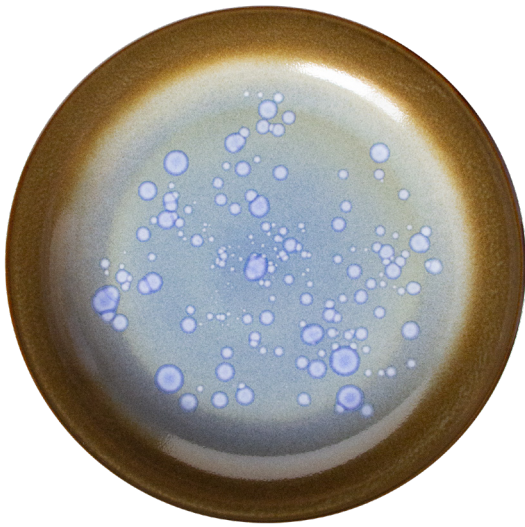

Coral

LILLEN
AUSTRIA

QCO2124.CORAL
plate 24 cm

QCO2128.CORAL
plate 28 cm

QCO2119.CORAL
plate 19 cm

QCO2130.CORAL
plate 31 cm

Coral

QCO1421.CORAL
bowl 21 cm

QCO1417.CORAL
bowl 17 cm

QCO1415.CORAL
bowl 15 cm

QCO2124.NEPTUN
plate 24 cm

QCO2119.NEPTUN
plate 19 cm

QCO2128.NEPTUN
plate 28 cm

QCO2130.NEPTUN
plate 31 cm

Neptun

QCO1417.NEPTUN
bowl 17 cm