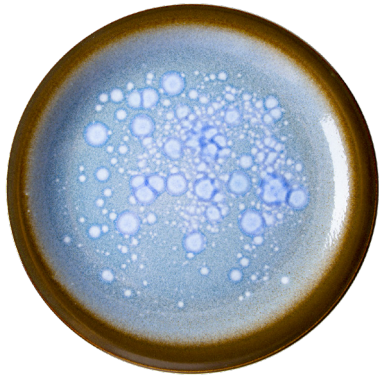

Coral

LILLEN
AUSTRIA

QCO2124.CORAL
plate 24 cm

QCO2128.CORAL
plate 28 cm

QCO2119.CORAL
plate 19 cm

QCO2130.CORAL
plate 31 cm

Coral

QCO1421.CORAL
bowl 21 cm

QCO1417.CORAL
bowl 17 cm

QCO1415.CORAL
bowl 15 cm

QCO2124.NEPTUN
plate 24 cm

QCO2119.NEPTUN
plate 19 cm

QCO2128.NEPTUN
plate 28 cm

QCO2130.NEPTUN
plate 31 cm

Neptun

QCO1417.NEPTUN
bowl 17 cm