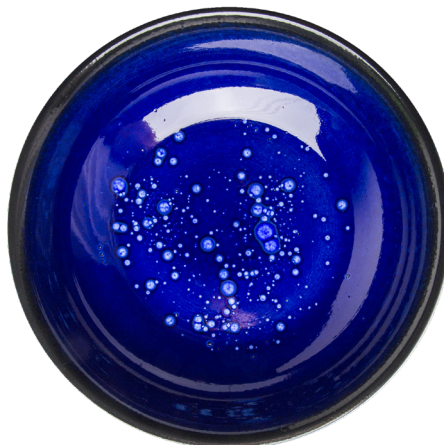

Coral

LILLEN
AUSTRIA

QCO2124.CORAL
plate 24 cm

QCO2128.CORAL
plate 28 cm

QCO2119.CORAL
plate 19 cm

QCO2130.CORAL
plate 31 cm

Coral

QCO1421.CORAL
bowl 21 cm

QCO1417.CORAL
bowl 17 cm

QCO1415.CORAL
bowl 15 cm

QCO2124.NEPTUN
plate 24 cm

QCO2119.NEPTUN
plate 19 cm

QCO2128.NEPTUN
plate 28 cm

QCO2130.NEPTUN
plate 31 cm

Neptun

QCO1417.NEPTUN
bowl 17 cm