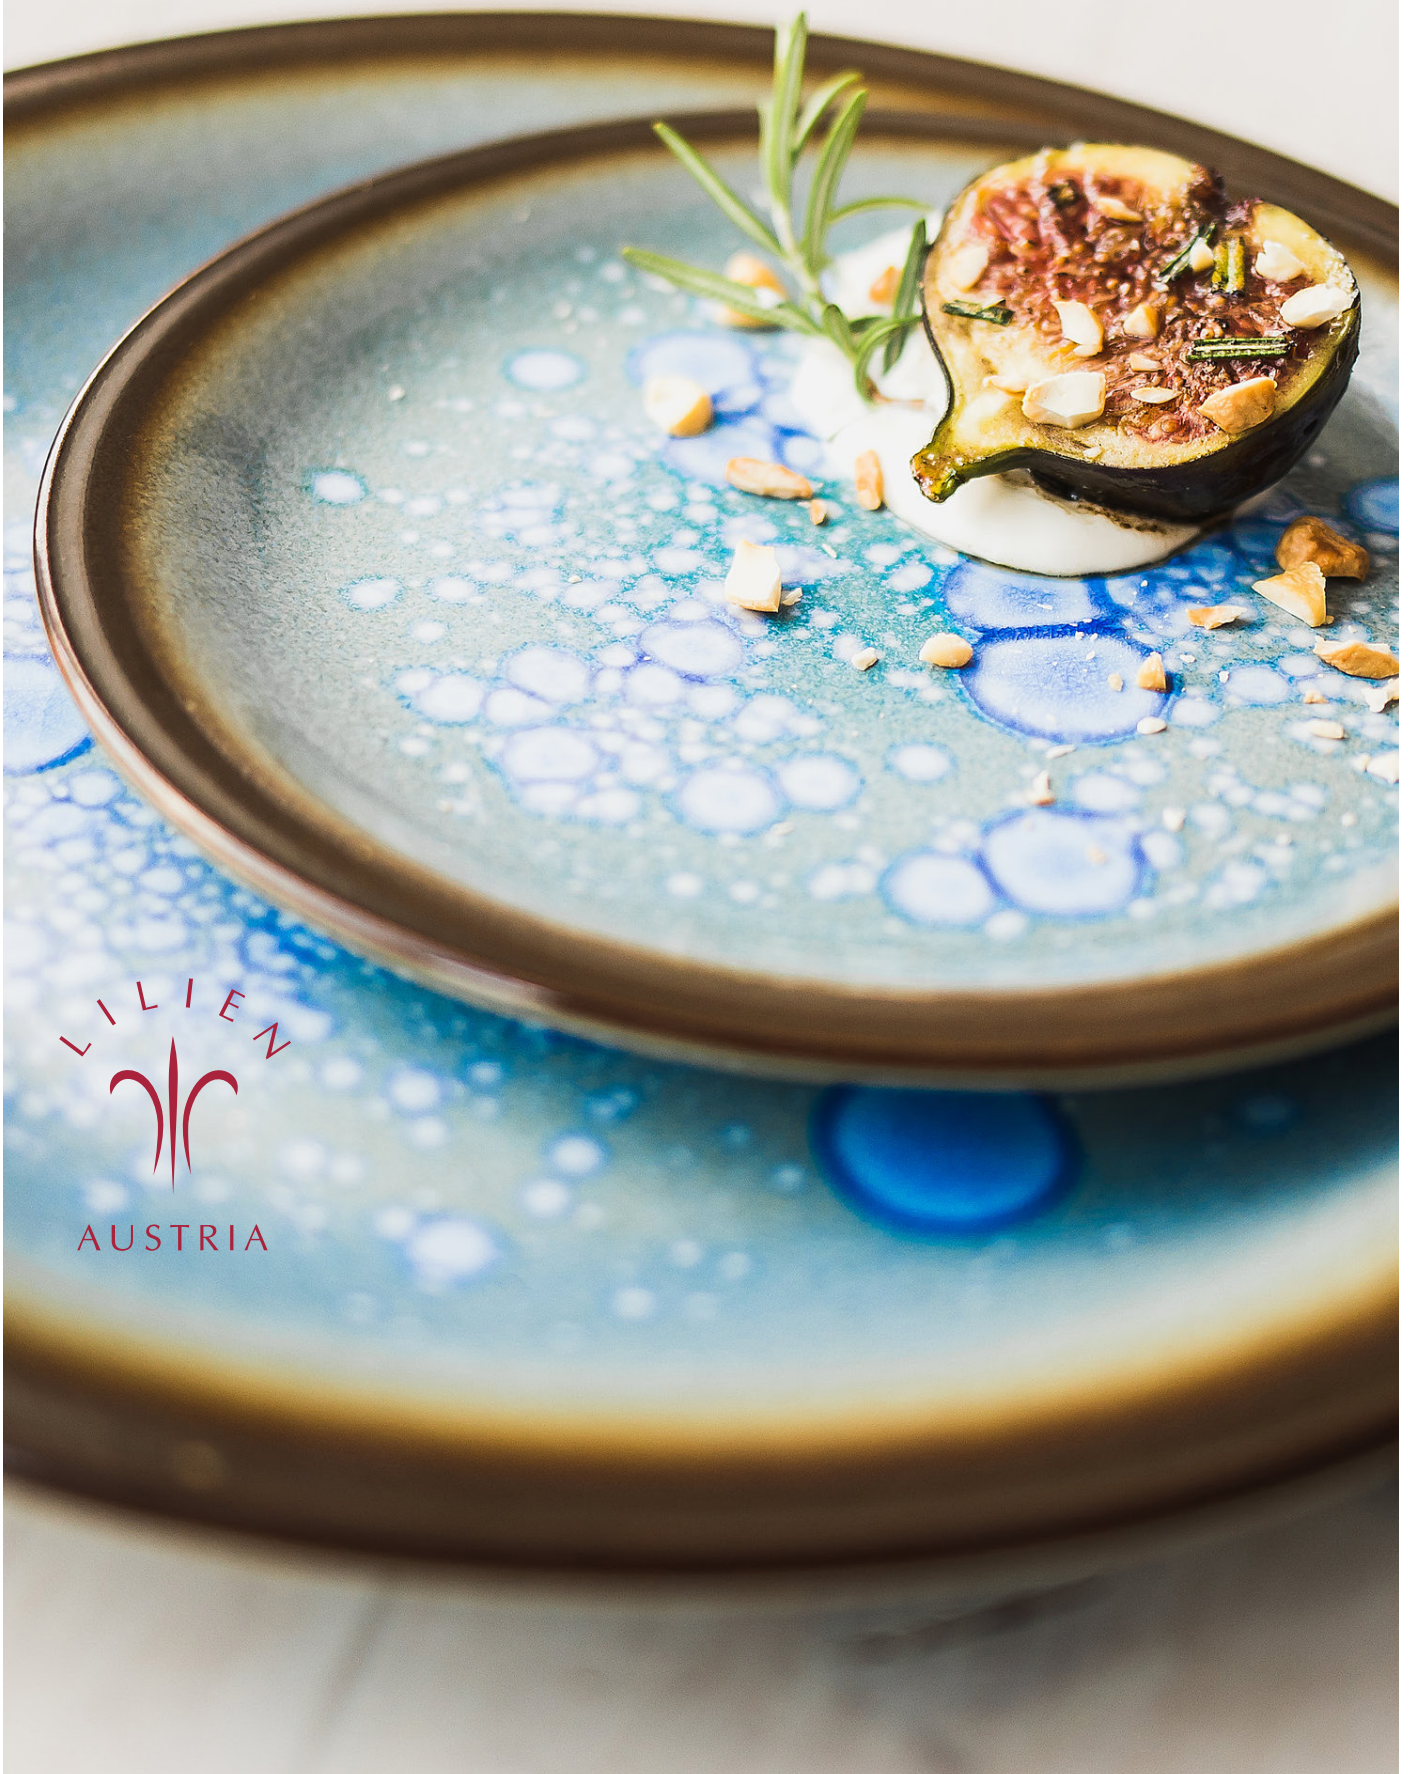

Coral

LILLEN
AUSTRIA

QCO2124.CORAL
plate 24 cm

QCO2128.CORAL
plate 28 cm

QCO2119.CORAL
plate 19 cm

QCO2130.CORAL
plate 31 cm

Coral

QCO1421.CORAL
bowl 21 cm