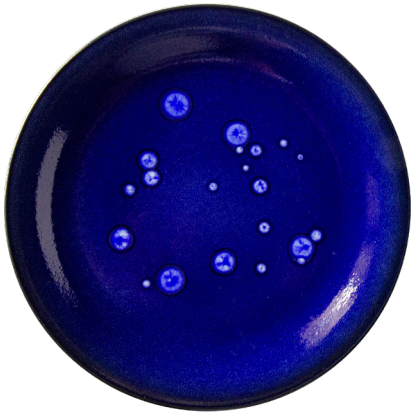

Coral

LILLEN
AUSTRIA

QCO2124.CORAL
plate 24 cm

QCO2128.CORAL
plate 28 cm

QCO2119.CORAL
plate 19 cm

QCO2130.CORAL
plate 31 cm

Coral

QCO1421.CORAL
bowl 21 cm

QCO1417.CORAL
bowl 17 cm

QCO1415.CORAL
bowl 15 cm

QCO2124.NEPTUN
plate 24 cm

QCO2119.NEPTUN
plate 19 cm

QCO2128.NEPTUN
plate 28 cm

QCO2130.NEPTUN
plate 31 cm

Neptun

QCO1417.NEPTUN
bowl 17 cm