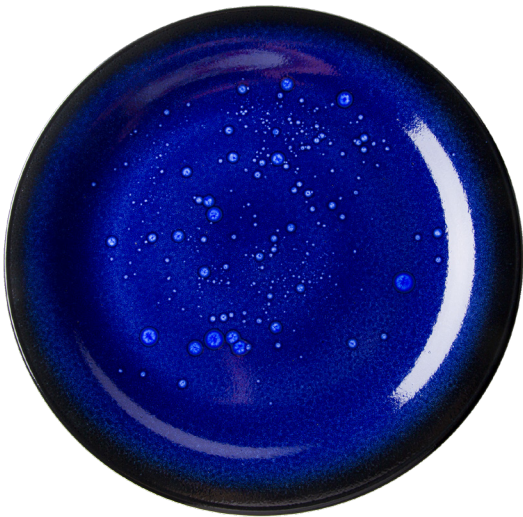

Coral

LILLEN
AUSTRIA

QCO2124.CORAL
plate 24 cm

QCO2128.CORAL
plate 28 cm

QCO2119.CORAL
plate 19 cm

QCO2130.CORAL
plate 31 cm

Coral

QCO1421.CORAL
bowl 21 cm

QCO1417.CORAL
bowl 17 cm

QCO1415.CORAL
bowl 15 cm

QCO2124.NEPTUN
plate 24 cm

QCO2119.NEPTUN
plate 19 cm

QCO2128.NEPTUN
plate 28 cm

QCO2130.NEPTUN
plate 31 cm

Neptun

QCO1417.NEPTUN
bowl 17 cm