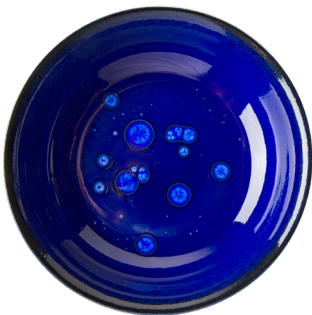

Coral

LILLEN
AUSTRIA

QCO2124.CORAL
plate 24 cm

QCO2128.CORAL
plate 28 cm

QCO2119.CORAL
plate 19 cm

QCO2130.CORAL
plate 31 cm

Coral

QCO1421.CORAL
bowl 21 cm

QCO1417.CORAL
bowl 17 cm

QCO1415.CORAL
bowl 15 cm

QCO2124.NEPTUN
plate 24 cm

QCO2119.NEPTUN
plate 19 cm

QCO2128.NEPTUN
plate 28 cm

QCO2130.NEPTUN
plate 31 cm

Neptun

QCO1417.NEPTUN
bowl 17 cm