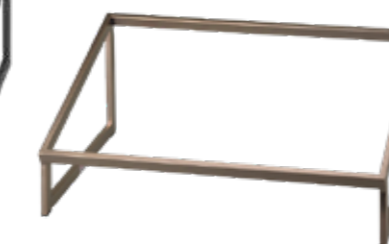

high

19938-004 stand h403 mm black

19938-004BRZ stand h403 mm brass

inclined

19938-002 stand h100-218 mm black

19938-002BRZ stand h100-218 mm brass

TEXTURED BOXES

rust