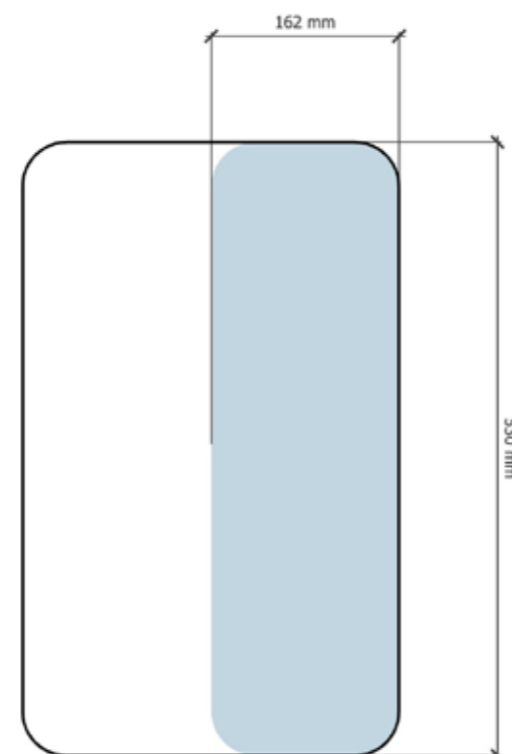

SIZES

GN 1/1

GN 1/2

GN 1/3

GN 2/4

Our box sizes reflect GN gastronorm standards

It is therefore possible to create the layout of your buffet according to your needs and preferences.

On a GN1 / 1 support it can be placed

- one box GN1/1
- one shelf GN1/1
- two boxes GN1/2, of equal or different heights
- one box GN1/2 and a shelf GN1/2
- one box GN1/1 with 3 pans GN1/3 or 2 pans GN1/2 or 1 pan GN1/1
- two boxes GN2/4 or 2 shelves GN2/4