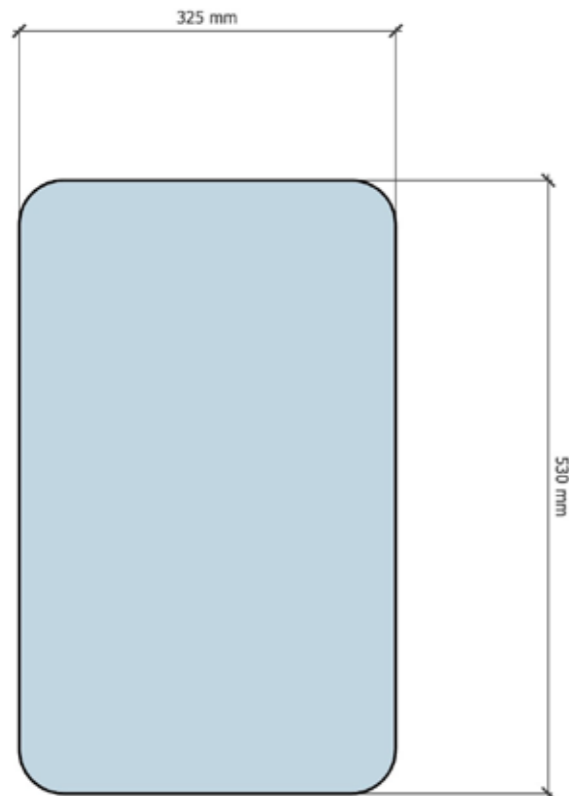

SIZES

GN 1/1