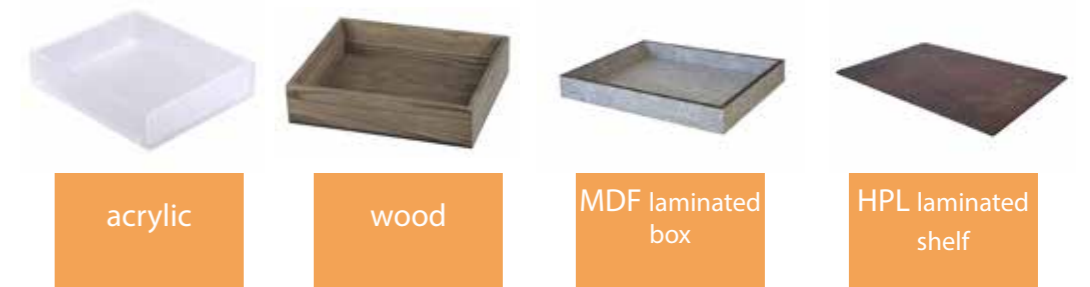

The screw is in transparent Plexiglass, resistant with modern and functional shape.

Covers can be used with the boxes in combination with the shelves or with pans.

FINISH

PRODUCT CARE

	OLIVE ASH	olive ash wood natural feeling that gives a warm touch to your setting
	WHITE ASH	white varnished ash wood for a buffet with a vintage accent
	BLACK ASH	black varnished ash wood elegance is the watchword
	PMMA ACRYLIC	transparent matt PMMA modernity with a touch of class
	RUST	HPL or MDF textured finish warm orange, red, brown and bronze mix with the tactile feel creating a unique effect
	CONCRETE	HPL or MDF textured finish The typical opacity and chromaticity of the colours, together with the tactile sensation, enhance in an original way modern environments
	STONE	HPL or MDF textured finish The dark gray of the stone combined with its tactile sensation give a feeling of relaxation to the environment and are combined with the shade of olive ash

	acrylic	wood	MDF laminated box	HPL laminated shelf
 running water	●	●	●	●
 dishwasher	●	●	●	●
 damp cloth	●	●	●	●
 neutral detergents	●	●	●	●
 food contact certification	●	●	●	●
 antibacterial	●	●	●	●