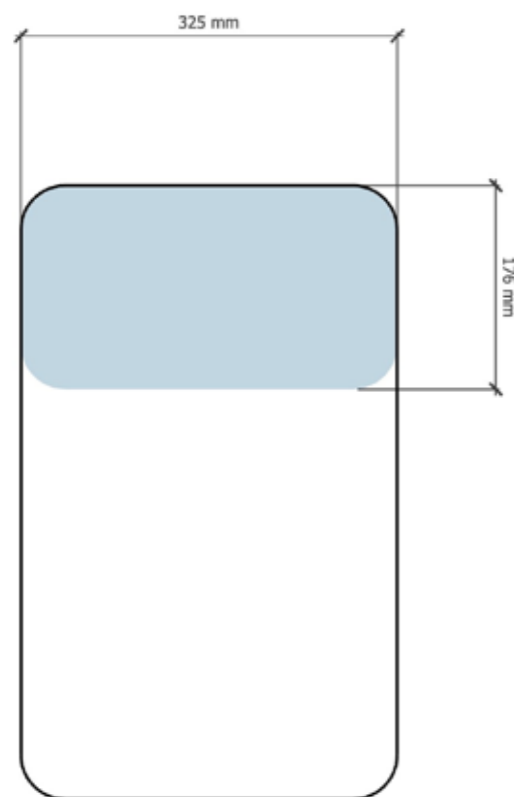

SIZES

GN 1/1

GN 1/2

GN 1/3

GN 2/4

Our box sizes reflect GN gastronorm standards

It is therefore possible to create the layout of your buffet according to your needs and preferences.

On a GN1 / 1 support it can be placed

- one box GN1/1
- one shelf GN1/1
- two boxes GN1/2, of equal or different heights
- one box GN1/2 and a shelf GN1/2
- one box GN1/1 with 3 pans GN1/3 or 2 pans GN1/2 or 1 pan GN1/1
- two boxes GN2/4 or 2 shelves GN2/4