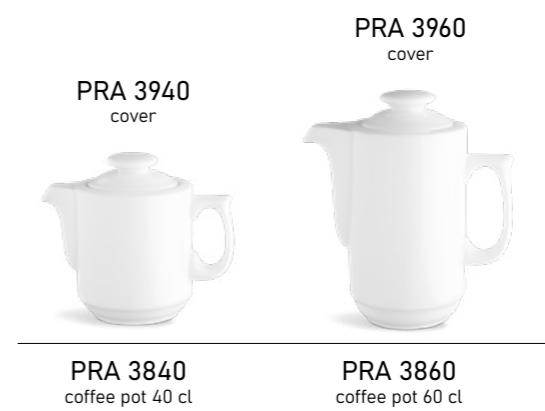

PRA 3310
gravy boat 10 cl

PRA 1212
dip bowl 12 cl

P R A H A

P R A H A

P R A H A

D O U B L E W A L L

Double wall cups allow to hold the cup in a very comfortable way without any negative effect or feeling for the fingers.
No matter if the content is hot, you can still hold the cup with no problems. The double wall cups also keep the content warm or hot for a longer period of time.