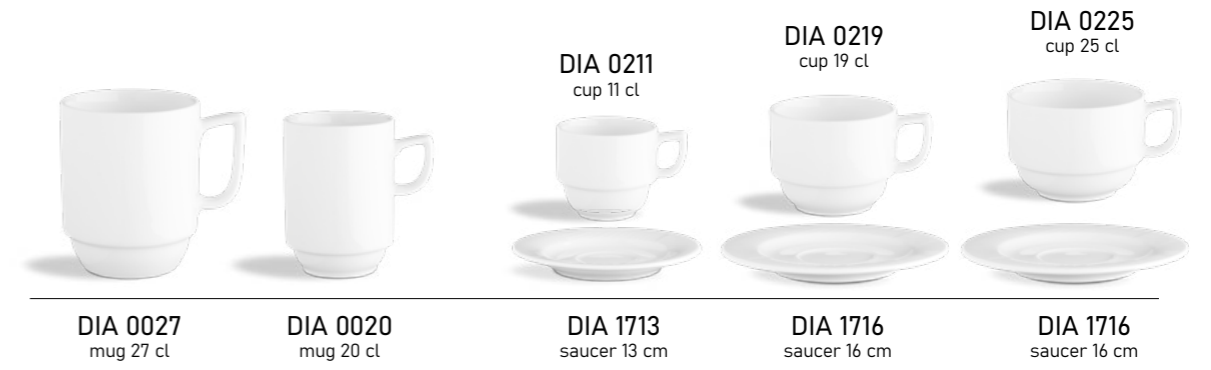

D I A N A

DIA 2131
plate flat 31 cm

DIA 2127
plate flat 27 cm

DIA 2125
plate flat 25 cm

DIA 2121
plate flat 21 cm

DIA 2116
plate flat 16 cm

DIA 1133
soup bowl 33 cl

DIA 1816
saucer 16 cm

DIA 1922
plate deep 22 cm

DIA 1419
bowl 19 cm

PRA 1239
soup bowl 39 cl

PRA 1233
bowl 33 cl

PRA 1212
dip bowl 12 cl

D I A N A

D I A N A

D I A N A