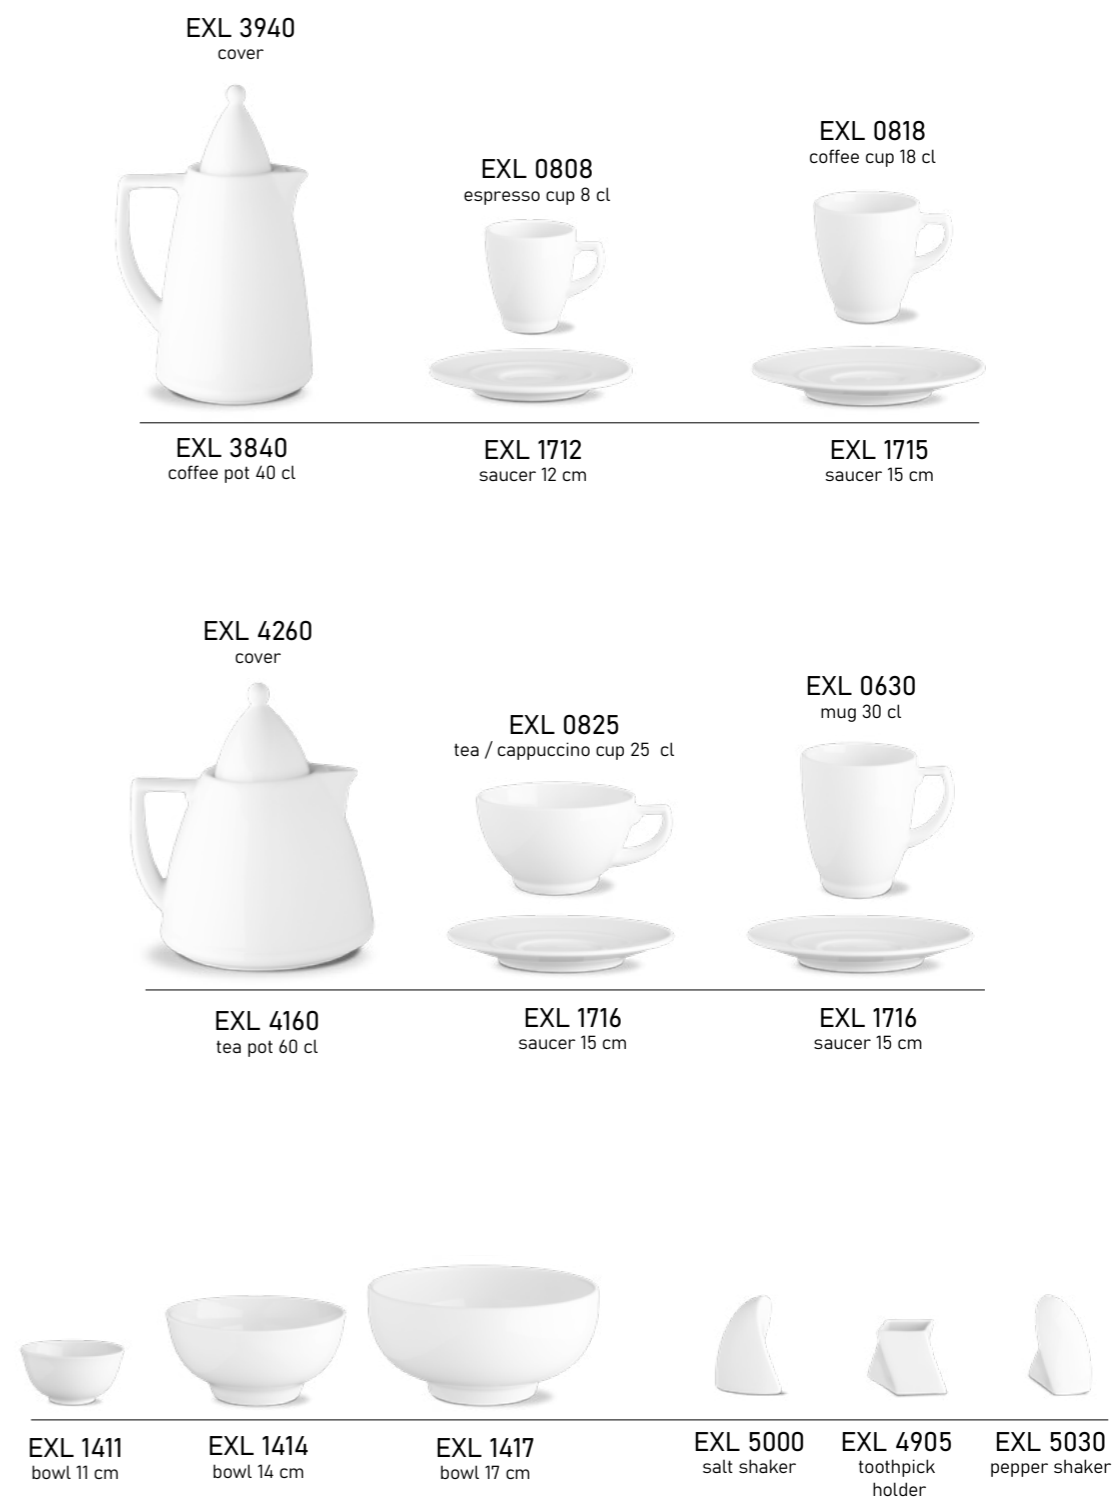

EXL 2131
plate flat 31 cm

EXL 2127
plate flat 27 cm

EXL 2124
plate flat 24 cm

EXL 2120
plate flat 20 cm

EXL 2115
plate flat 15 cm

EXL 1927
pasta plate 27 cm

EXL 1923
deep plate 23 cm

EXL 3042
oval plate 42 cm

EXL 3036
oval plate 36 cm

EXL 1518
oval bowl 18 cm

E X C E L L E N C Y

E X C E L L E N C Y

E X C E L L E N C Y

B A S I C

Hotel porcelain in its purest form. Simple, clean shape and perfectly variable - this is the Basic porcelain by G. Benedikt. The cornerstone of any dining that clearly proves that simplicity is simply strength.