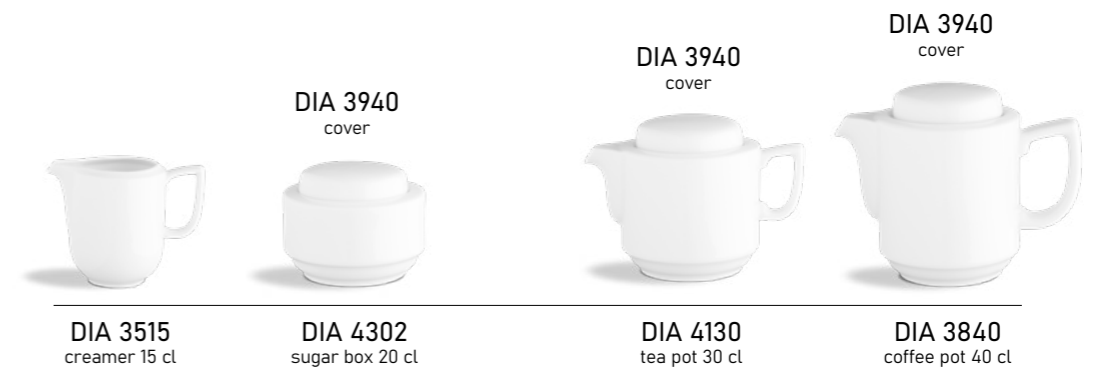

D I A N A

DIA 2131
plate flat 31 cm

DIA 2127
plate flat 27 cm

DIA 2125
plate flat 25 cm

DIA 2121
plate flat 21 cm

DIA 2116
plate flat 16 cm

DIA 1133
soup bowl 33 cl

DIA 1816
saucer 16 cm

DIA 1922
plate deep 22 cm

DIA 1419
bowl 19 cm

PRA 1239
soup bowl 39 cl

PRA 1233
bowl 33 cl

PRA 1212
dip bowl 12 cl

D I A N A

D I A N A

D I A N A