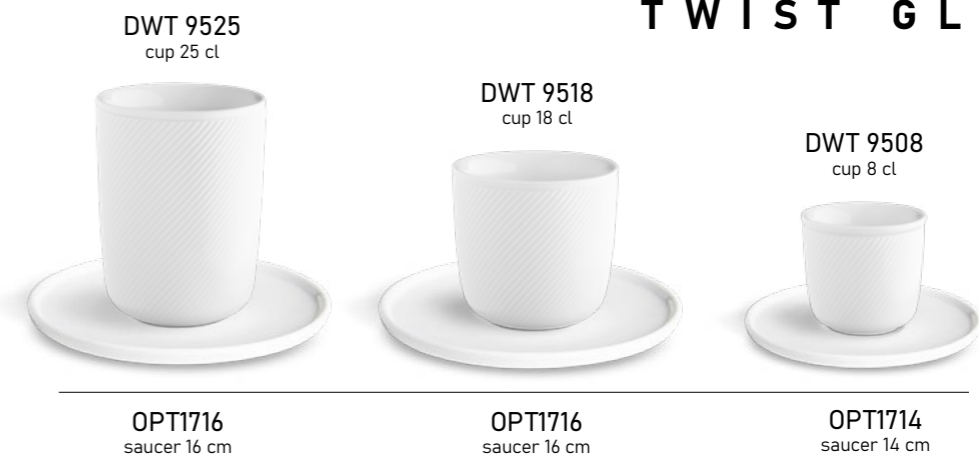

W A V E   R A W

T W I S T   G L A Z E D