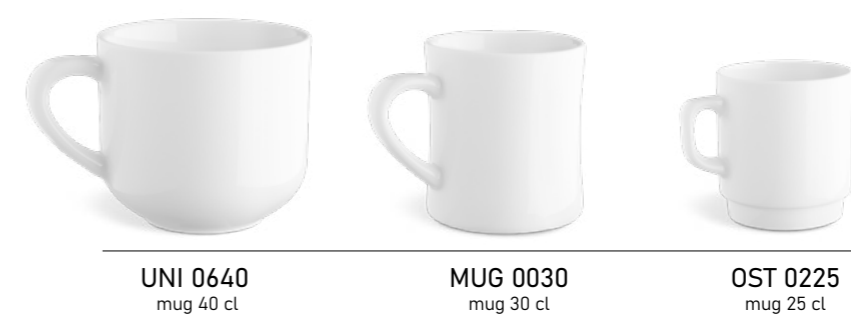

E H S

A C C E S O R I E S

OST 9806
beer coaster 12 cm

OST 9807
beer coaster 12 cm

OZD 9803
beer mug 50 cl

OST 9805
spa cup 20 cl

OZD 9804
advertising plate

DSY 4812
egg cup 12 cm