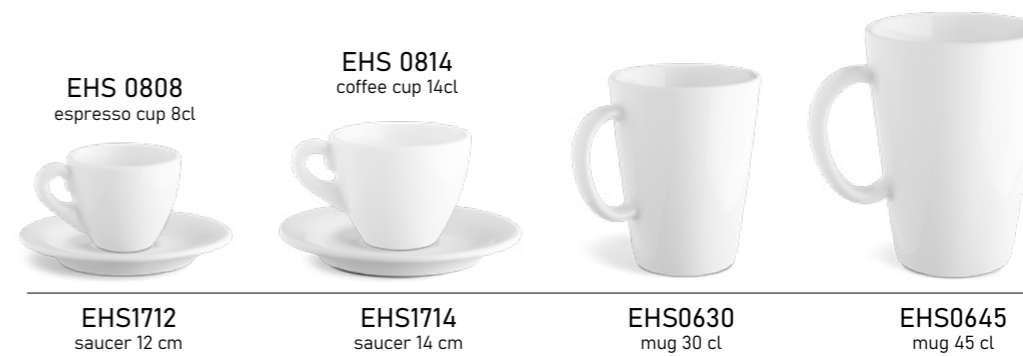

E H S

A C C E S O R I E S

OST 9806
beer coaster 12 cm

OST 9807
beer coaster 12 cm

OZD 9803
beer mug 50 cl

OST 9805
spa cup 20 cl

OZD 9804
advertising plate

DSY 4812
egg cup 12 cm